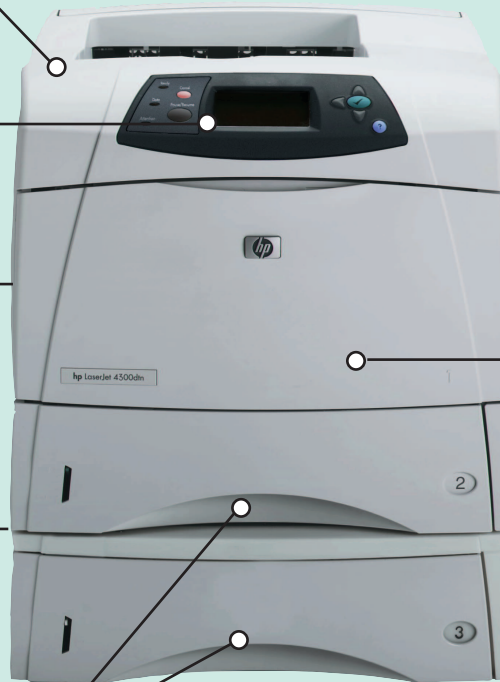

hp LaserJet 4300 series printers

hp 4300dtn shown

300-sheet output capacity
(250-sheet face down,
50-sheet face up)

4-line graphical
control panel for
ease-of-use, supplies
maintenance,
and convenience

two flexible EIO
interfaces can also
be used with many
partner solutions
within virtually all
network environments

share fast, reliable
printing with
the available
hp jetdirect 615n
EIO print server

easy-to-load trays
make media
changing effortless

two-sided printing
with automatic
duplexer unit

18,000-page print
cartridge for lower
user intervention

optional 1,500-
sheet input tray
for a maximum
input capacity of
2,600 sheets

supports a wide range of
media sizes including letter,
legal, and custom sizes

series highlights

- ultra-fast black and white printing—45 ppm for letter-size documents
- immediate, high-quality printing—first page out in under 9 seconds with up to 1200 dpi resolution
- robust processing handles the most complex documents—all printers come with a 350 MHz processor and 64 MB RAM (80 MB RAM in bundles)
- increases workgroup productivity—share fast, reliable networking via hp jetdirect 615n Fast Ethernet internal EIO print server (optional on 4300 model)
- easy media handling—with paper-size sensors and easy-to-load trays
- customizable options—add additional media trays and networking features, or for additional flexibility consider a 500-sheet stacker or a 500-sheet stapler/stacker

hp LaserJet 4300 series at a glance

hp LaserJet 4300 printer

- 64 MB RAM
- 350 MHz processor
- two flexible EIO interface slots
- 100-sheet multipurpose input tray
- 500-sheet input tray (media capacity 600 sheets)
- 50-sheet face up output tray
- 250-sheet face down output tray
- 18,000-page Ultraprecise print cartridge

optional accessories

- 500-sheet input paper tray
- 1,500-sheet input paper tray
- auto-duplex unit
- hp jetdirect 615n Fast Ethernet internal EIO print server
- additional RAM—up to 416 MB total
- 75-sheet envelope feeder
- 500-sheet stacker
- 500-sheet stapler/stacker
- printer stand with storage cabinet

hp LaserJet 4300n printer

all of the features of the 4300 model plus

- 16 MB additional RAM (80 MB total)
- hp jetdirect 615n internal EIO print server
- embedded Web server

hp LaserJet 4300tn printer

all of the features of the 4300n model plus

- additional 500-sheet input paper tray (input capacity 1,100 sheets)

hp LaserJet 4300dtn printer

all of the features of the 4300tn model plus

- auto-duplex unit

hp LaserJet 4300dtns printer

all of the features of the 4300dtn model plus

- 500-sheet stacker

hp LaserJet 4300dtnsl printer

all of the features of the 4300dtn model plus

- 500-sheet stapler/stacker